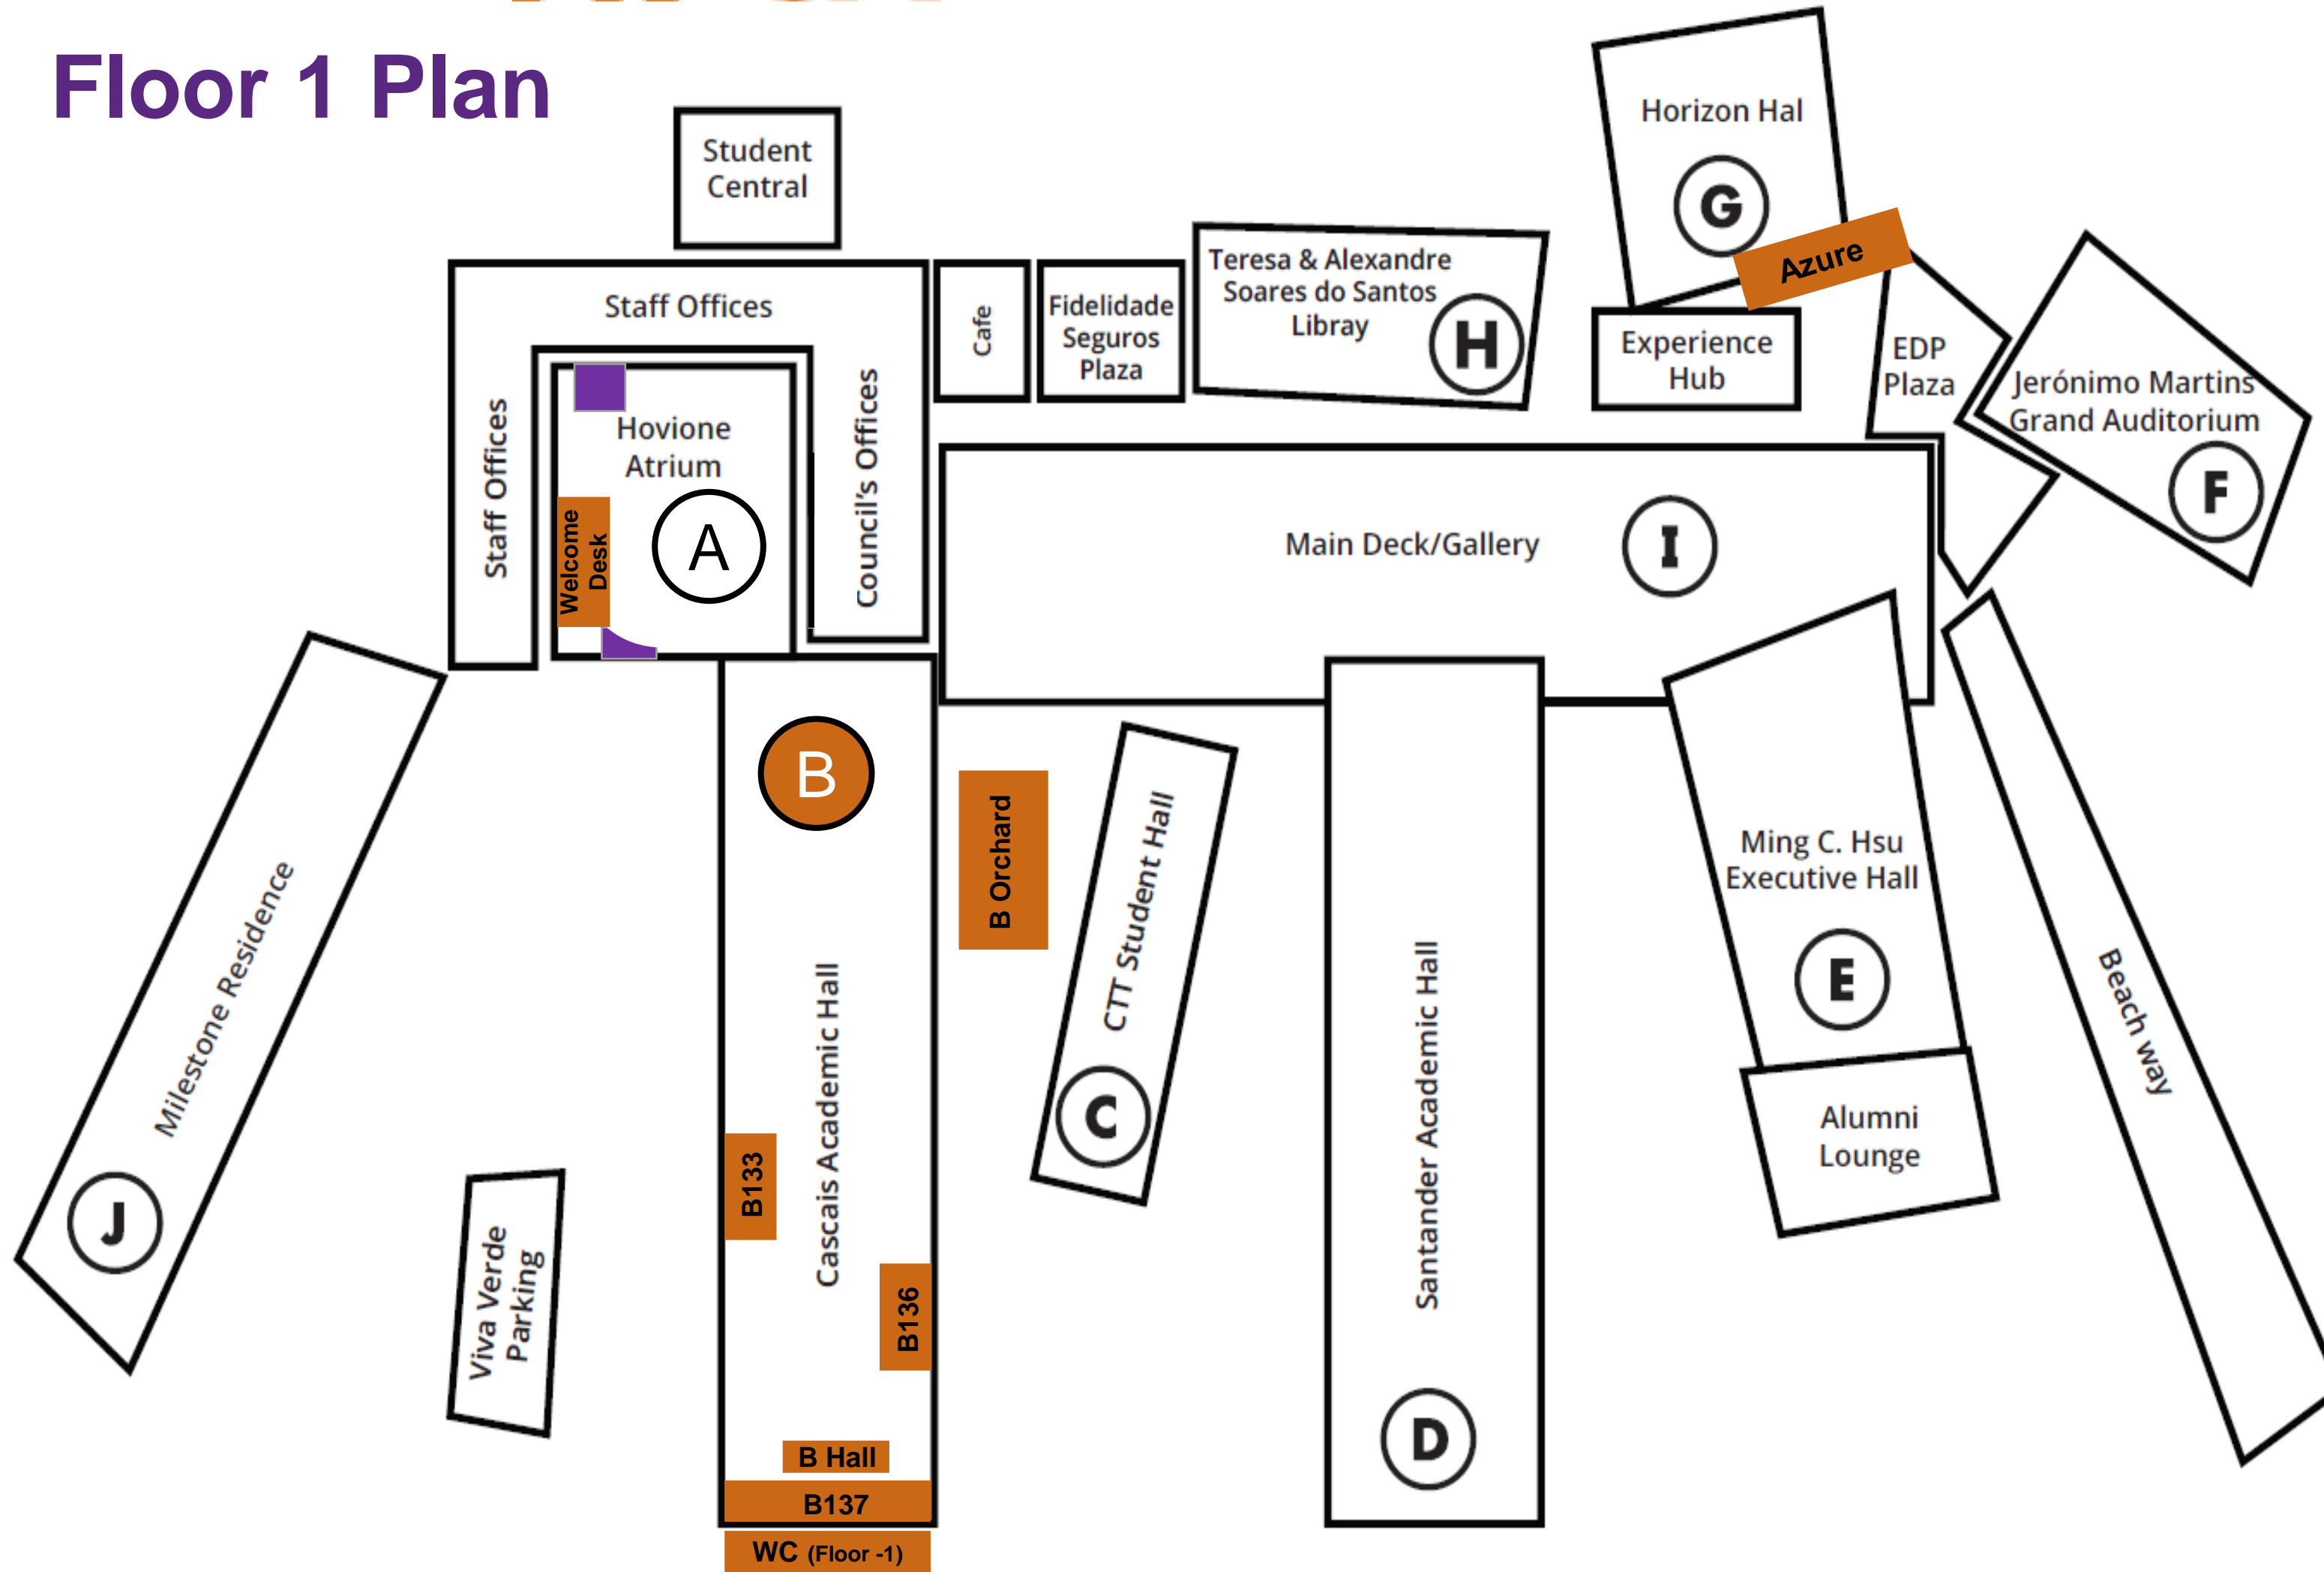

Floor 1 Plan

- Entrances
- B133 | Registration & Storage
- B136 | Conference
- B137 | Conference
- B Hall | Coffee Breaks
- B Orchard | Lunches
- Azure | Cocktail & Dinner

Floor 0 Plan

- B002 | Conference
- B003 | Conference
- B004 | Conference
- B005 | Conference
- B Orchard | Lunches