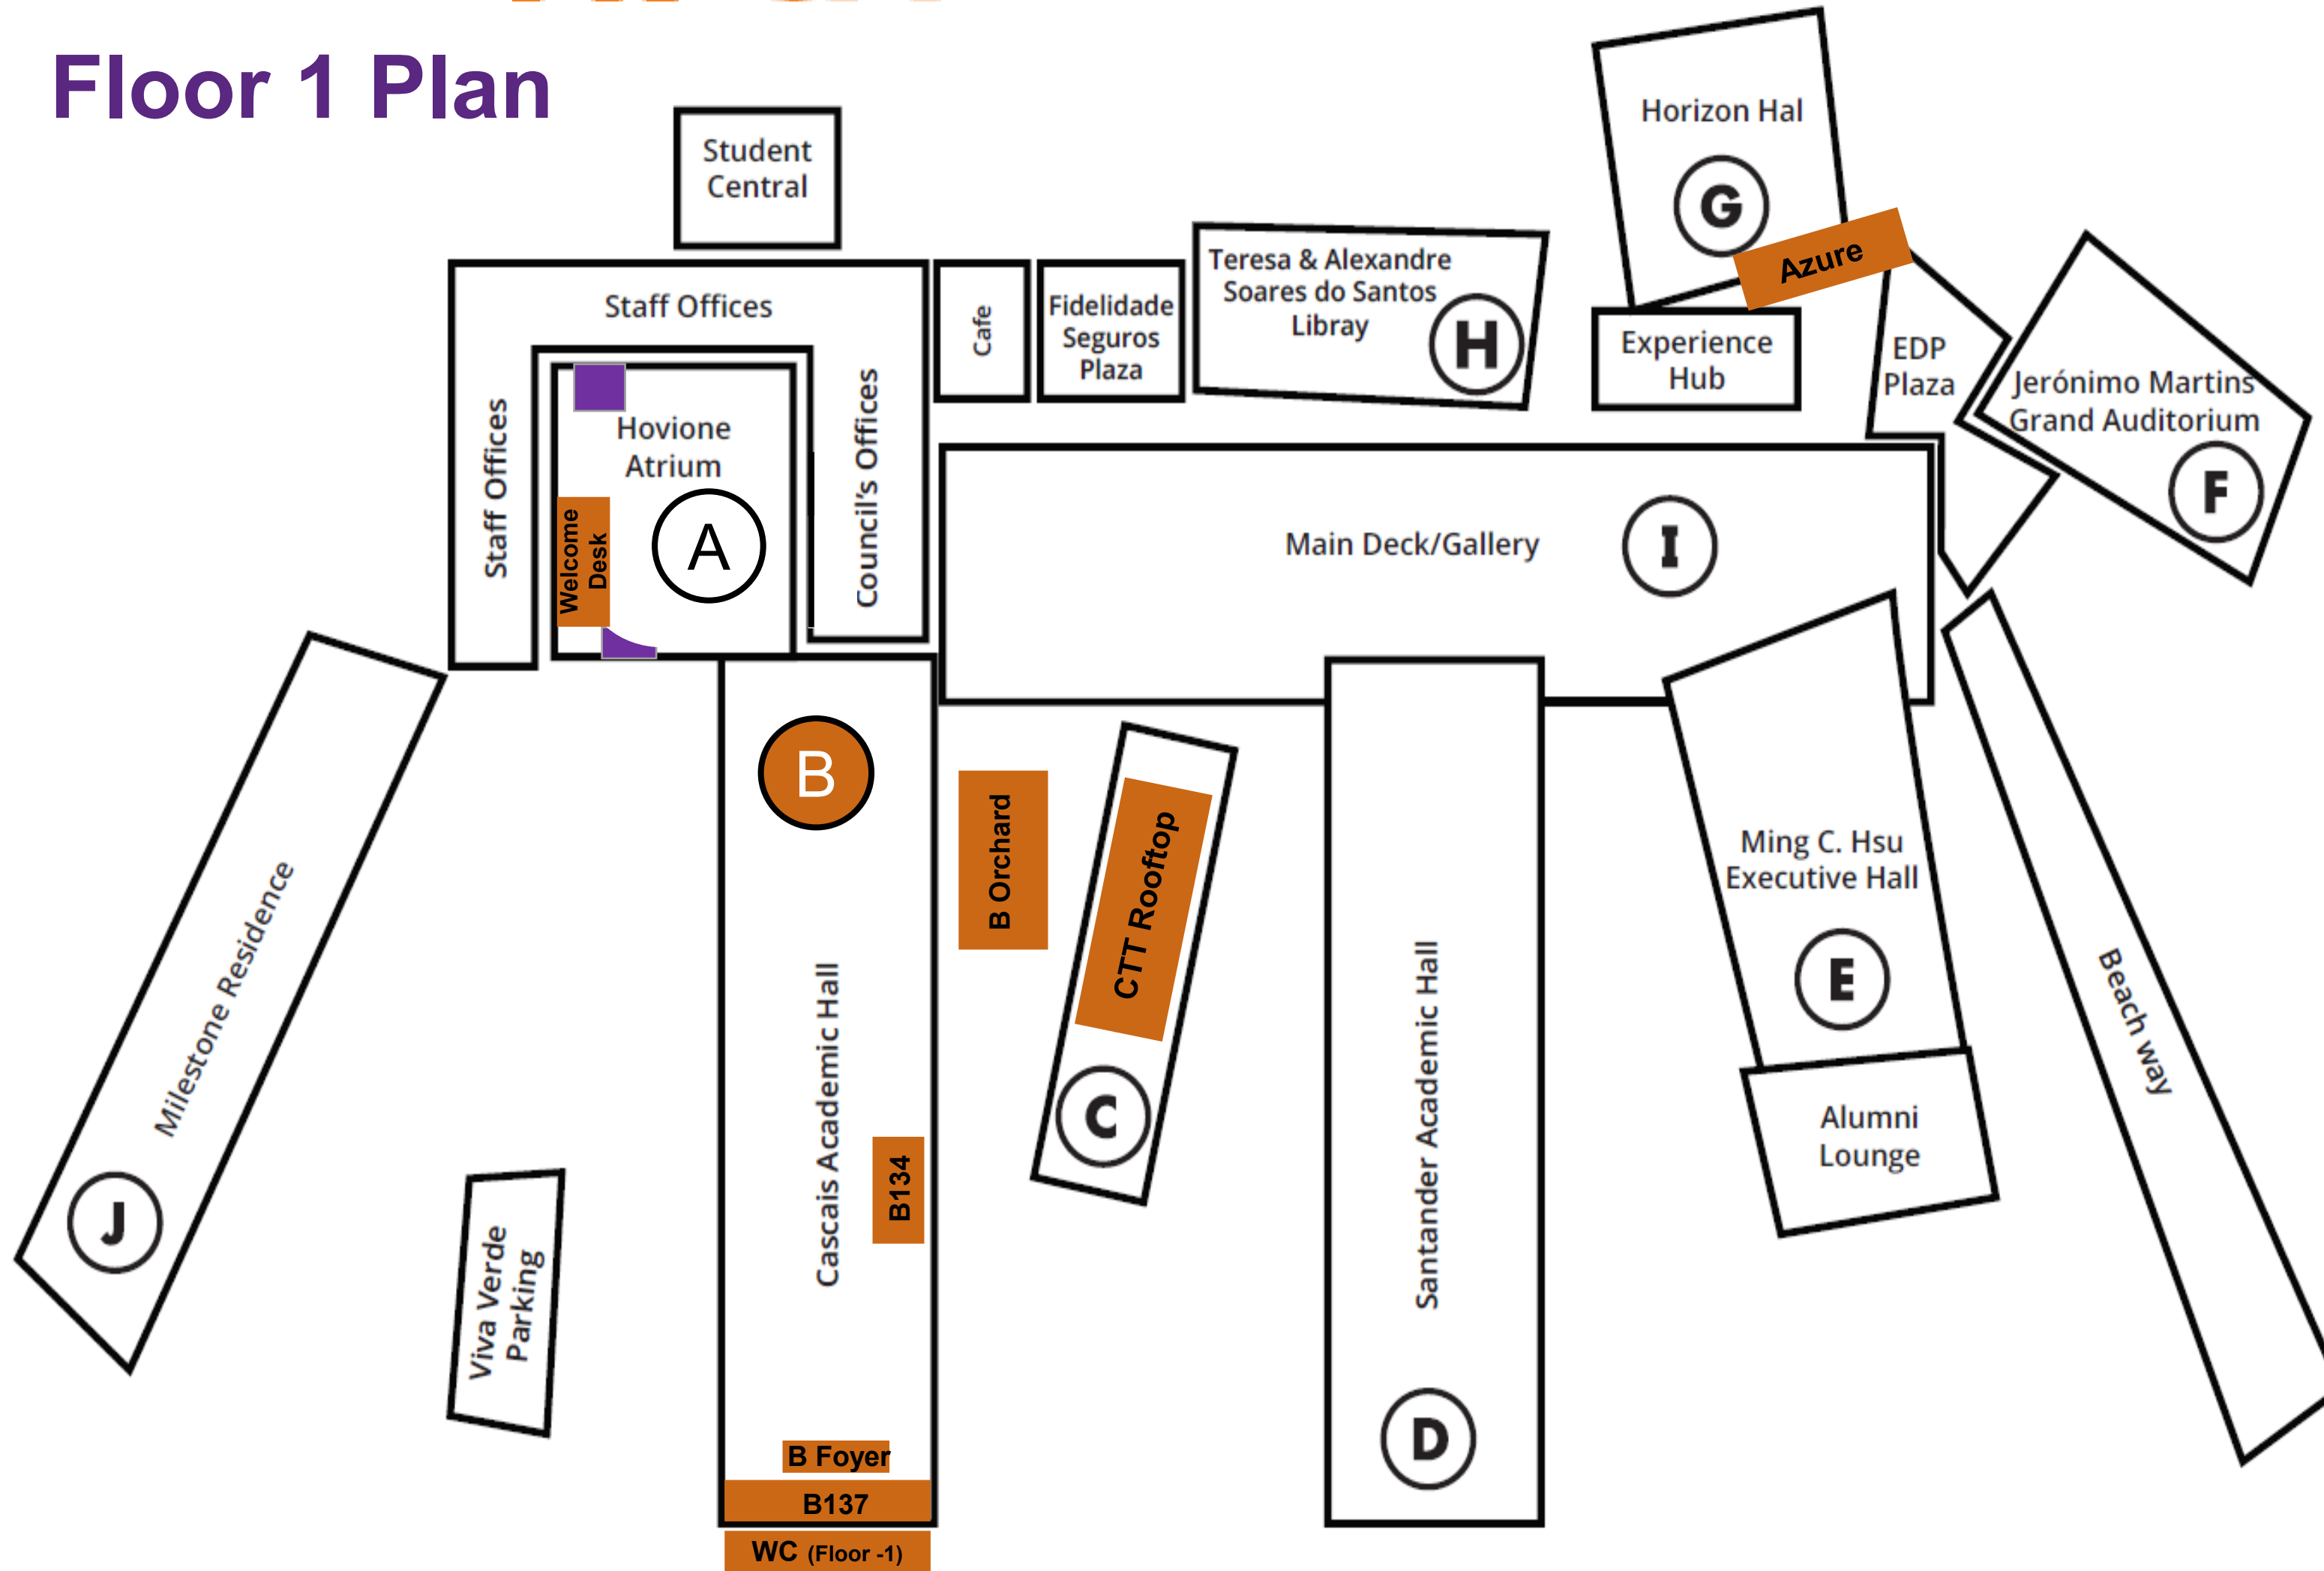

## Floor 1 Plan

- | Entrances
- B134 | Registration & Storage
- B137 | Conference
- CTT Rooftop | Cocktail
- B Foyer | Coffee Breaks
- B Orchard | Lunches
- Azure | Dinner

## Floor 0 Plan

- B002 | Conference
  - B003 | Conference
  - B004 | Conference
  - B005 | Conference
  - B009 | Screening
- B Orchard | Lunches